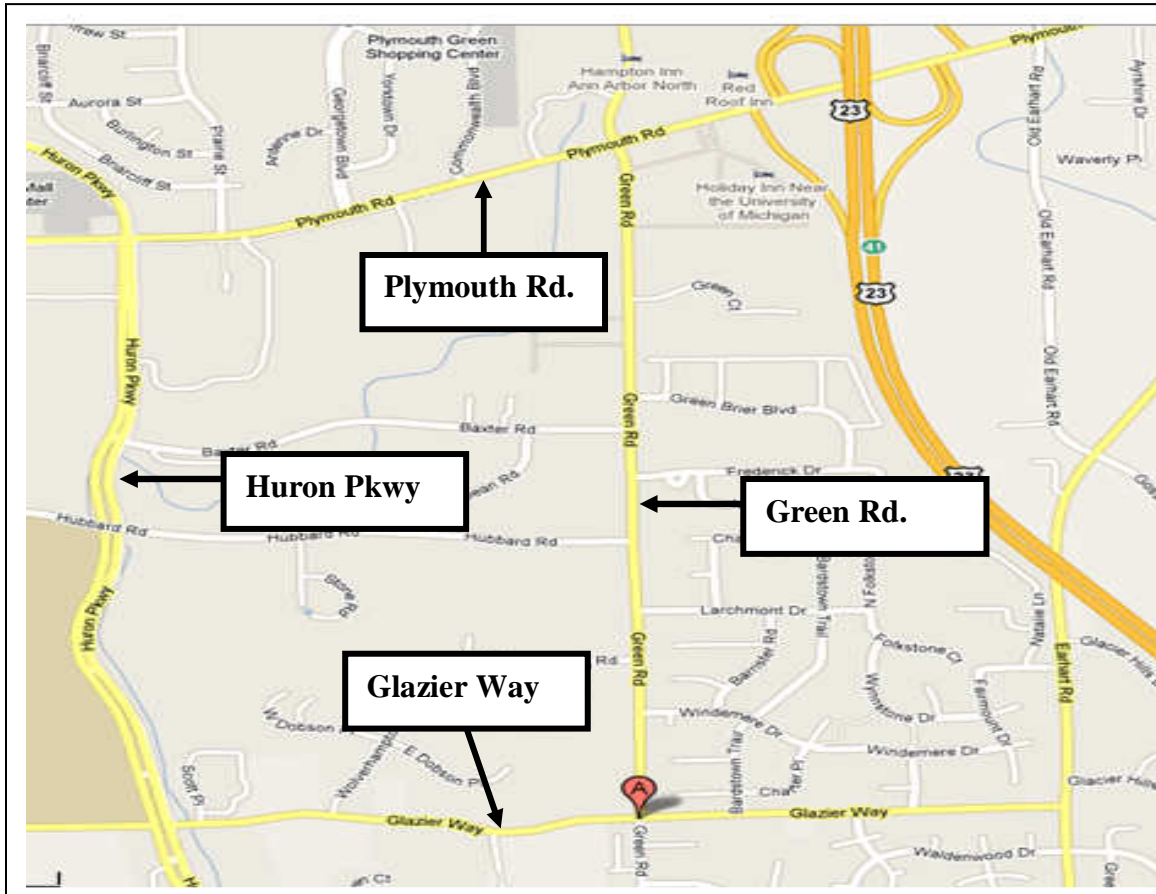

## Directions to Morning Tai-Chi

Location: First United Methodist Church Green Wood Location  
[1001 Green Road, Ann Arbor, MI 48105-2801](https://www.google.com/maps/place/1001+Green+Road,+Ann+Arbor,+MI+48105-2801)

Please plan to be here at 6:45AM (15 minutes early). This will help you with unaccounted traffic, miscalculated time, getting lost and all the other mysteries that come with going somewhere first time. We meditate before class starts so this will allow you some meditation time, and it will allow you to ask any questions in person.